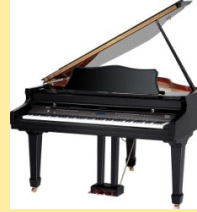

[New Piano Sales](#)

Brand: a++Sherwood++a
Type: Digital Baby Grand
Size: 4'8 Color:
Year: 2010
Serial: Call 704-990-6583 Price: $3995
Location: N/A