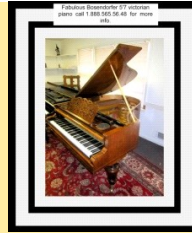

Year: 1900
Serial: 15488 Price: $12995
Location: N/A

[MORE INFO](#)

Brand: BOSENDORFER
Type: BABY GRAND
Size: 5'7 Color: WALNUT
Year: 1895
Serial: 12906 Price: $12500
Location: N/A