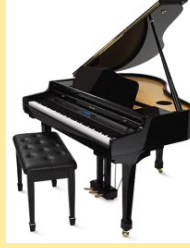

[MORE INFO](#)

Brand: Suzuki Acoustic Pianos
Type: Baby Grand
Size: 4'9" **Color:** Black Gloss
Year: New
Serial: Free Freight to most areas **Price:** $See Details
Location: N/A